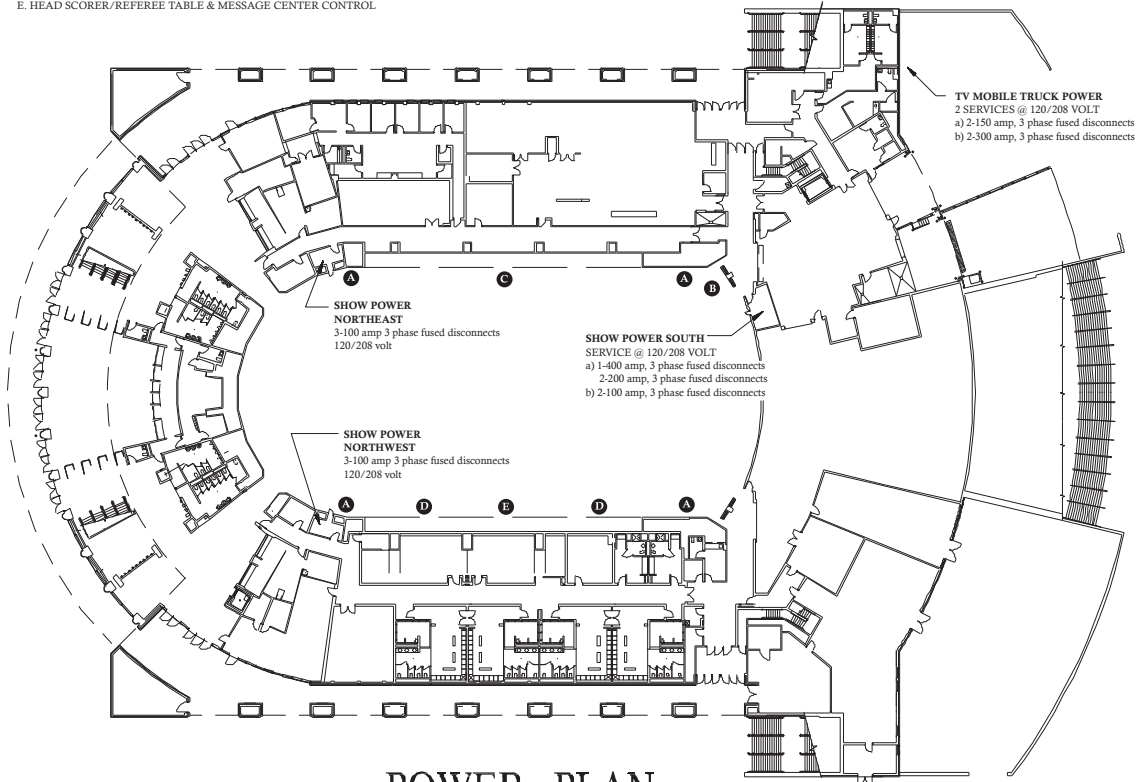

- A. HAND HELD FLOOR CAMERA POSITIONS
- B. REMOTE ARENA LIGHTING CONTROL
- C. PRESS ROW POWER & TELECOM PROVISIONS
- D. TEAM BENCHES
- E. HEAD SCORER/REFEREE TABLE & MESSAGE CENTER CONTROL

POWER PLAN

SHOW POWER PLAN