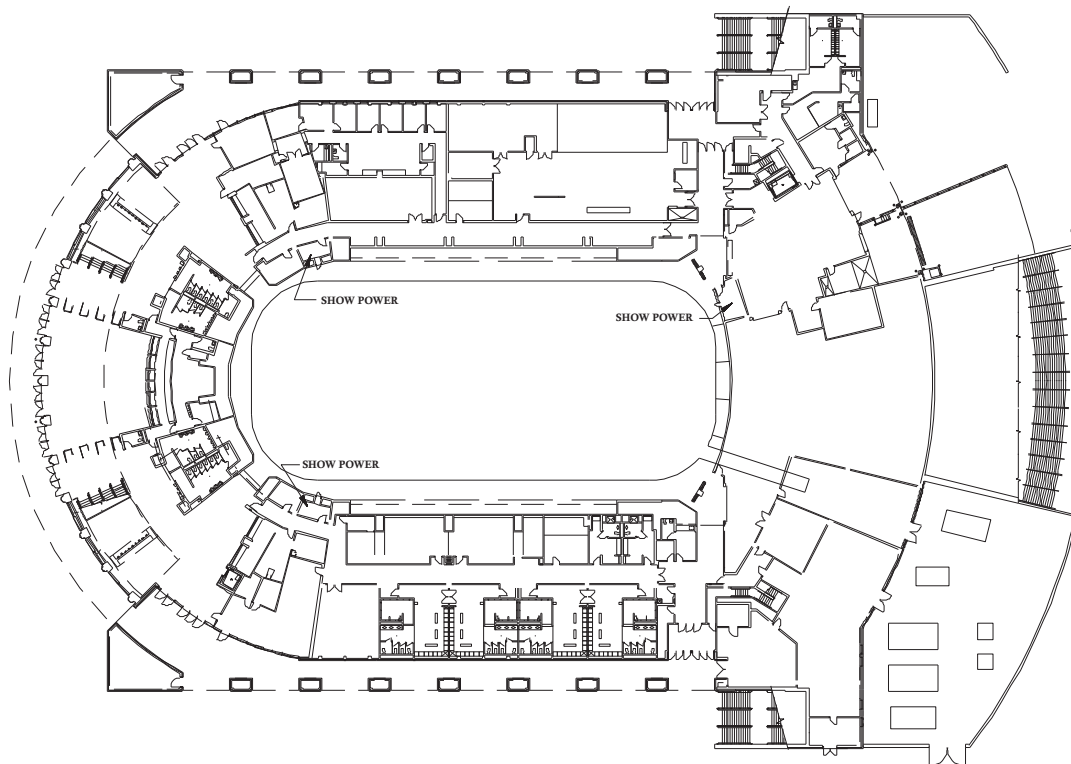

- A. HAND HELD FLOOR CAMERA POSITIONS
- B. REMOTE ARENA LIGHTING CONTROL
- C. PRESS ROW POWER & TELECOM PROVISIONS
- D. TEAM BENCHES
- E. HEAD SCORER/REFEREE TABLE & MESSAGE CENTER CONTROL

POWER PLAN

SHOW POWER PLAN